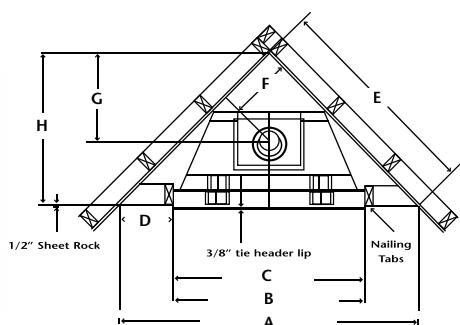

Model HBZDV4232/3632 Specifications

Corner Framing Dimensions (inches)

Louvered			Clean View Circulating Kit (CVCK)		
	HBZDV36	HBZDV42		HBZDV36	HBZDV42
A	54¹³/₁₆"	58¹³/₁₆"	A	59⁷/₈"	63¹³/₁₆"
B	36³/₈"	42³/₈"	B	38⁷/₁₆"	42⁷/₁₆"
C	36"	42"	C	38¹/₆"	42¹/₆"
D	9³/₁₆"	8¹/₄"	D	10¹¹/₁₆"	10¹/₁₆"
E	38³/₄"	41⁵/₈"	E	42³/₁₆"	45¹/₈"
F	12³/₈"	13³/₄"	F	12³/₈"	13³/₄"
G	17⁹/₁₆"	19¹/₂"	G	17⁹/₁₆"	19¹/₂"
H	27³/₈"	29⁷/₁₆"	H	29¹⁵/₁₆"	31⁷/₈"